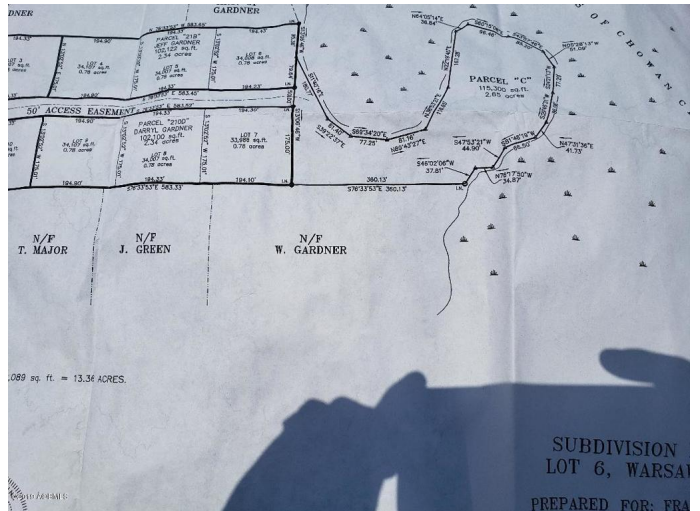

\$350,000 - 30 Renty Drive, St. Helena Island

MLS #164081

\$350,000

Bedroom, Bathroom,
Land on 3 Acres

Warsaw Island, St. Helena Island, SC

Imagine your own private paradise with gorgeous marsh views on 3 sides. Completely isolated yet just down the road from a great coffee shop, only minutes away from downtown Beaufort and a short drive to some of the most beautiful beaches in South Carolina. It's almost like having your own private island! A newly cleared road gives you easy access and room to build.

Essential Information

MLS #	164081
Price	\$350,000
Acres	2.65
Type	Land
Sub-Type	Resident S/D Lot
Status	Active

Community Information

Address	30 Renty Drive
Area	St Helena Island
Subdivision	Warsaw Island
City	St. Helena Island
County	Beaufort
State	SC
Zip Code	29920

Amenities

Utilities	Available Not on Site
-----------	-----------------------

View	Marsh
Is Waterfront	Yes
Waterfront	Marsh/Water/View

Exterior

Lot Description	Marsh/Water
-----------------	-------------

Additional Information